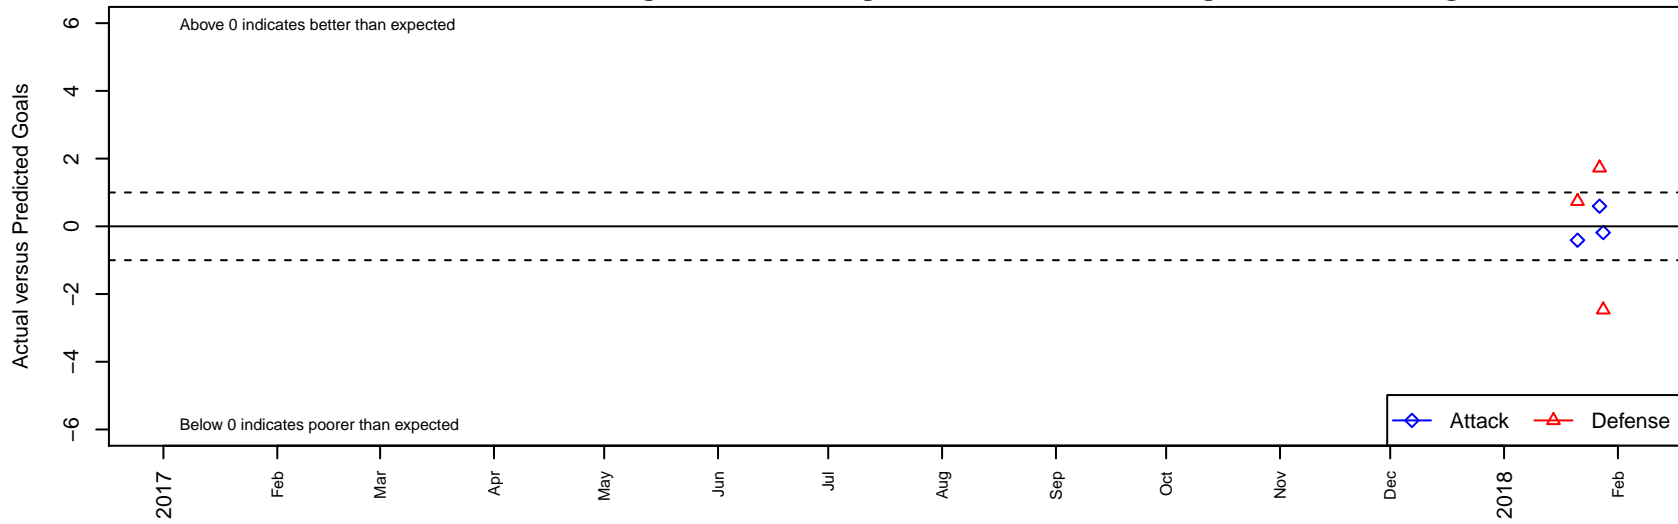

Crossfire OR White East G03

Crossfire Oregon
, OR
G03 total strength=1053
attack=1.03 defense=5.58
spr league = PTT Win G03 Div 1 Red

alt names used:
Crossfire Oregon 03G White East

Venues played:
2017 PTT Winter G03 Division 1 Red

Crossfire OR White East G03
Dots are actual minus expected GF (blue circles) and GA (red triangles).
Blue line is smoothed change in attack strength. Red is smoothed change in defense strength.

date	home		away		venue	pred.home	pred.away
2018-01-28	Washington Timbers Red 2 G03	4	Crossfire OR White East G03	0	2017 PTT Winter G03 Division 1 Red	1.53	0.18
2018-01-27	Crossfire OR White East G03	1	Capital FC Timbers Black G03	0	2017 PTT Winter G03 Division 1 Red	0.41	1.73
2018-01-21	HSC Bayern G03	0	Crossfire OR White East G03	0	2017 PTT Winter G03 Division 1 Red	0.74	0.41